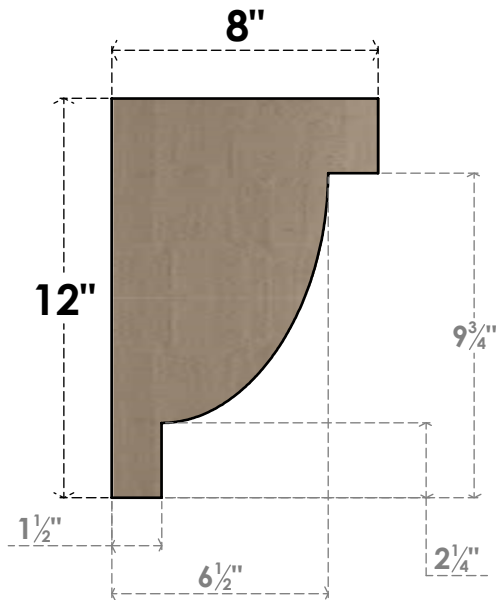

ITEM NUMBER: CORU04X08X12ALPRCPR

4"W X 8"D X 12"H SERIES 2 CLASSIC ALPINE ROUGH CEDAR TIMBERTHANE
FAUX WOOD CORBEL, PRIMED

SIDE PROFILE

FRONT PROFILE

ISOMETRIC

EKENA MILLWORK
2300 WEST MAIN ST.
CLARKSVILLE, TX 75426
TOLL FREE: 866-607-0453
WWW.EKENAMILLWORK.COM

NOTES

1. INSTALLATION TO BE COMPLETED IN ACCORDANCE WITH MANUFACTURER'S SPECIFICATIONS.
2. DRAWING MAY NOT BE TO SCALE
3. THIS DRAWING IS INTENDED FOR DESIGN AND PLANNING PURPOSES ONLY.
4. ALL INFORMATION CONTAINED HEREIN WAS CURRENT AT THE TIME OF DEVELOPMENT BUT MUST BE REVIEWED AND APPROVED BY THE PRODUCT MANUFACTURER TO BE CONSIDERED ACCURATE.
5. TIMBERTHANE ARCHITECTURAL PRODUCTS ARE MADE FROM HIGH DENSITY URETHANE AND COME FACTORY PRIMED