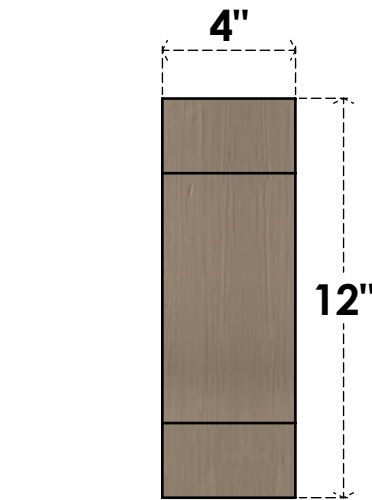

ITEM NUMBER: CORU04X08X12ALPRCPR

4"W X 8"D X 12"H SERIES 2 CLASSIC ALPINE ROUGH CEDAR TIMBERTHANE
FAUX WOOD CORBEL, PRIMED

SIDE PROFILE

FRONT PROFILE

ISOMETRIC

EKENA MILLWORK
2300 WEST MAIN ST.
CLARKSVILLE, TX 75426
TOLL FREE: 866-607-0453
WWW.EKENAMILLWORK.COM