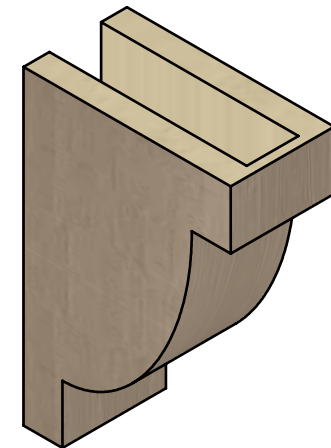

ITEM NUMBER: CORU04X08X12ALPRCPR

4"W X 8"D X 12"H SERIES 2 CLASSIC ALPINE ROUGH CEDAR TIMBERTHANE
FAUX WOOD CORBEL, PRIMED

SIDE PROFILE

FRONT PROFILE

ISOMETRIC

EKENA MILLWORK
2300 WEST MAIN ST.
CLARKSVILLE, TX 75426
TOLL FREE: 866-607-0453
WWW.EKENAMILLWORK.COM

NOTES

1. INSTALLATION TO BE COMPLETED IN ACCORDANCE WITH MANUFACTURER'S SPECIFICATIONS.
2. DRAWING MAY NOT BE TO SCALE
3. THIS DRAWING IS INTENDED FOR DESIGN AND PLANNING PURPOSES ONLY.
4. ALL INFORMATION CONTAINED HEREIN WAS CURRENT AT THE TIME OF DEVELOPMENT BUT MUST BE REVIEWED AND APPROVED BY THE PRODUCT MANUFACTURER TO BE CONSIDERED ACCURATE.
5. TIMBERTHANE ARCHITECTURAL PRODUCTS ARE MADE FROM HIGH DENSITY URETHANE AND COME FACTORY PRIMED